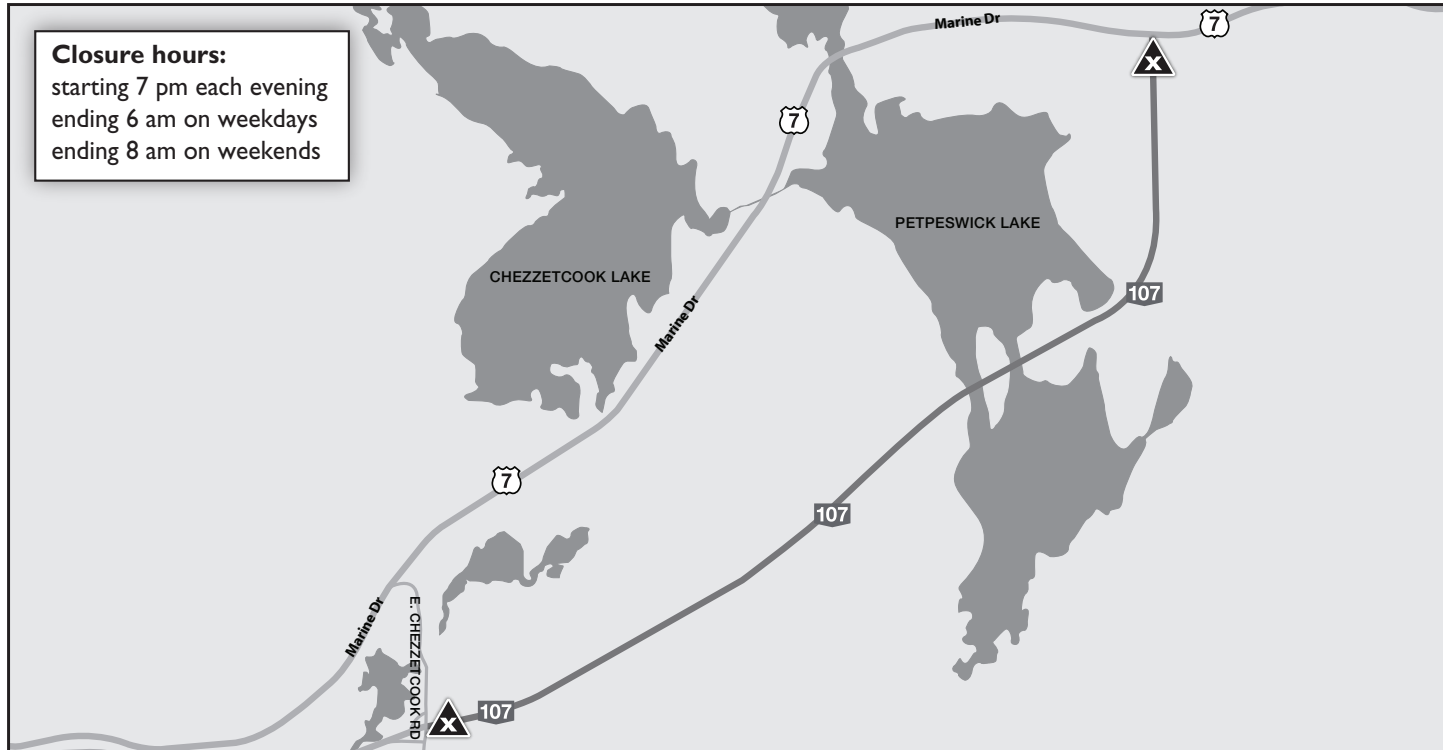

## Highway 107- Nighttime Closures

**Where:** Highway 107 between East Chezzetcook (Exit 21) and Musquodoboit Harbour

**When:** Starting Monday, May 26, and lasting for about 30 days

**Why:** Repaving and widening

### Closure hours:

starting 7 pm each evening  
ending 6 am on weekdays  
ending 8 am on weekends

Electronic message boards and other signs will direct traffic onto Highway 7 when Highway 107 is closed.

Drivers travelling at night should allow extra time to accommodate the detour.

By working at night, normal traffic flow will be maintained during the busy daytime hours. This reduces the inconvenience to the majority of those who use this road.